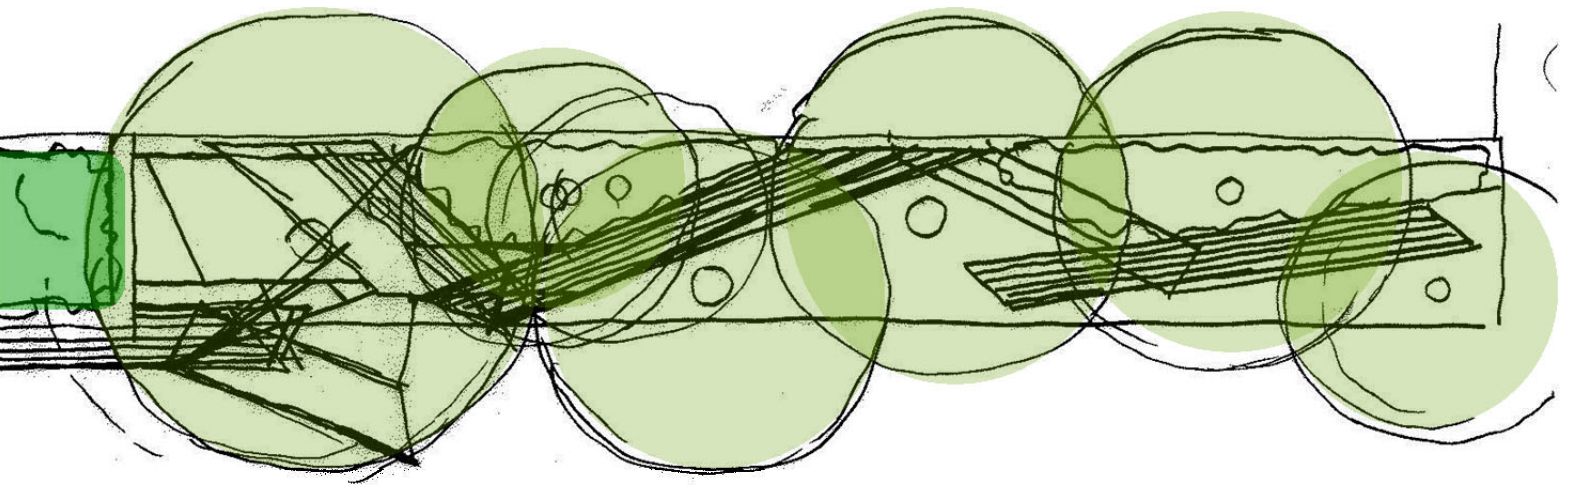

Using novel and unexpected design cues and palettes to give an industrial feel. Metal mesh, checker plate, flat and perforated sheet. Hard, reflective surfaces, casually constructed, raw like an old industrial warehouse. Unpretentious, cool, comfortable to be in. Outdoors, open and exposed. Present an ambiguous object to the street when closed, but at night will open up to reveal the events within.