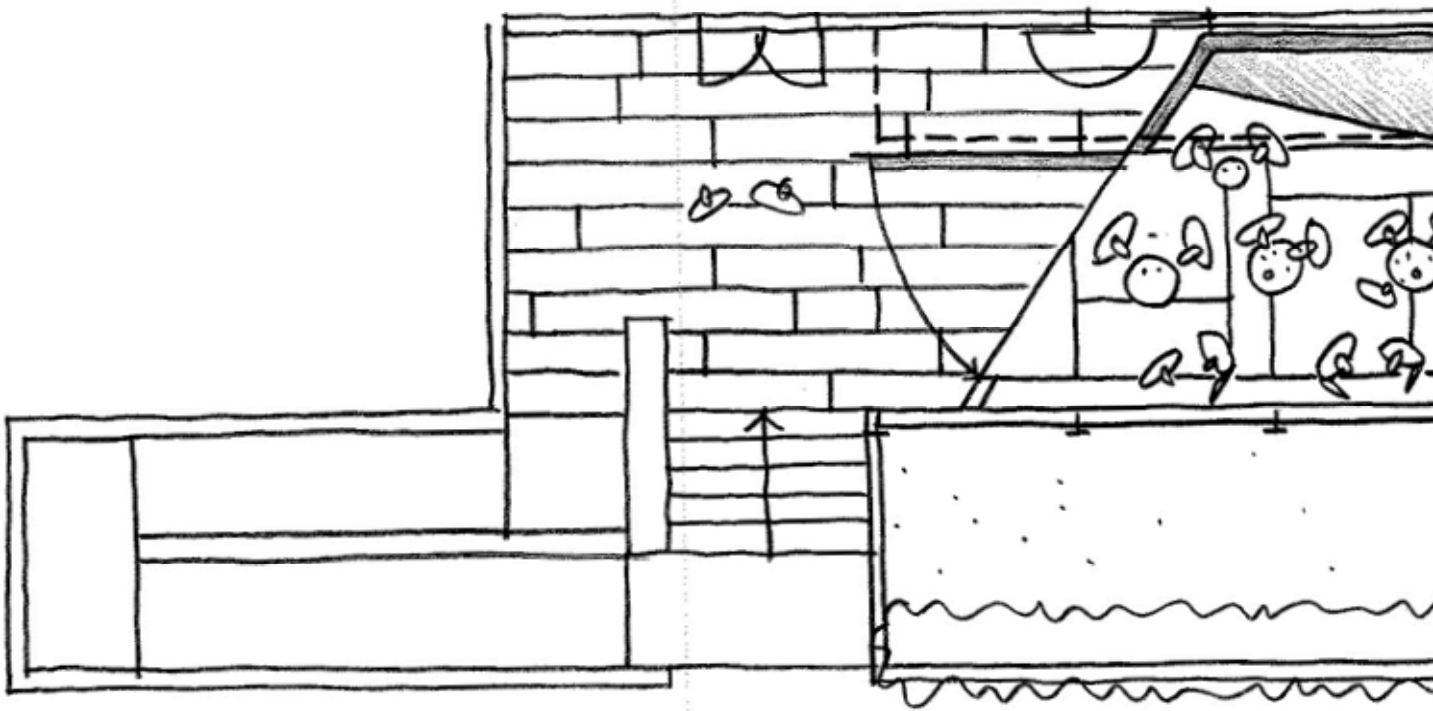

Page is Intentionally Blank

Merivale Street / Peel Street, Brisbane, Australia
Address is approximate

MATERIALS

Element	Material	Finish	Image
Sunscreen to Upper Level	Box Section Aluminium Extrusion, Timber Infill Batten	Powdercoat, Gunmetal Grey Clear Stain	
Awning	Clear Alsinite Roof Sheet, Painted Steel Structure, Timber Batten Soffit		
Gabion Wall	Large Format Riverrock Galvanised Steel Cage and Steel Support Structure		
Screen	Copper, Custom Built		
Bar	Backlit Polycarbonate Sheeting, Flush Joints	Amber (Fire)	
Joinery	MDF Shelving and Casements	White, Laminate	
Floor	Large Format Timber Parquetry		