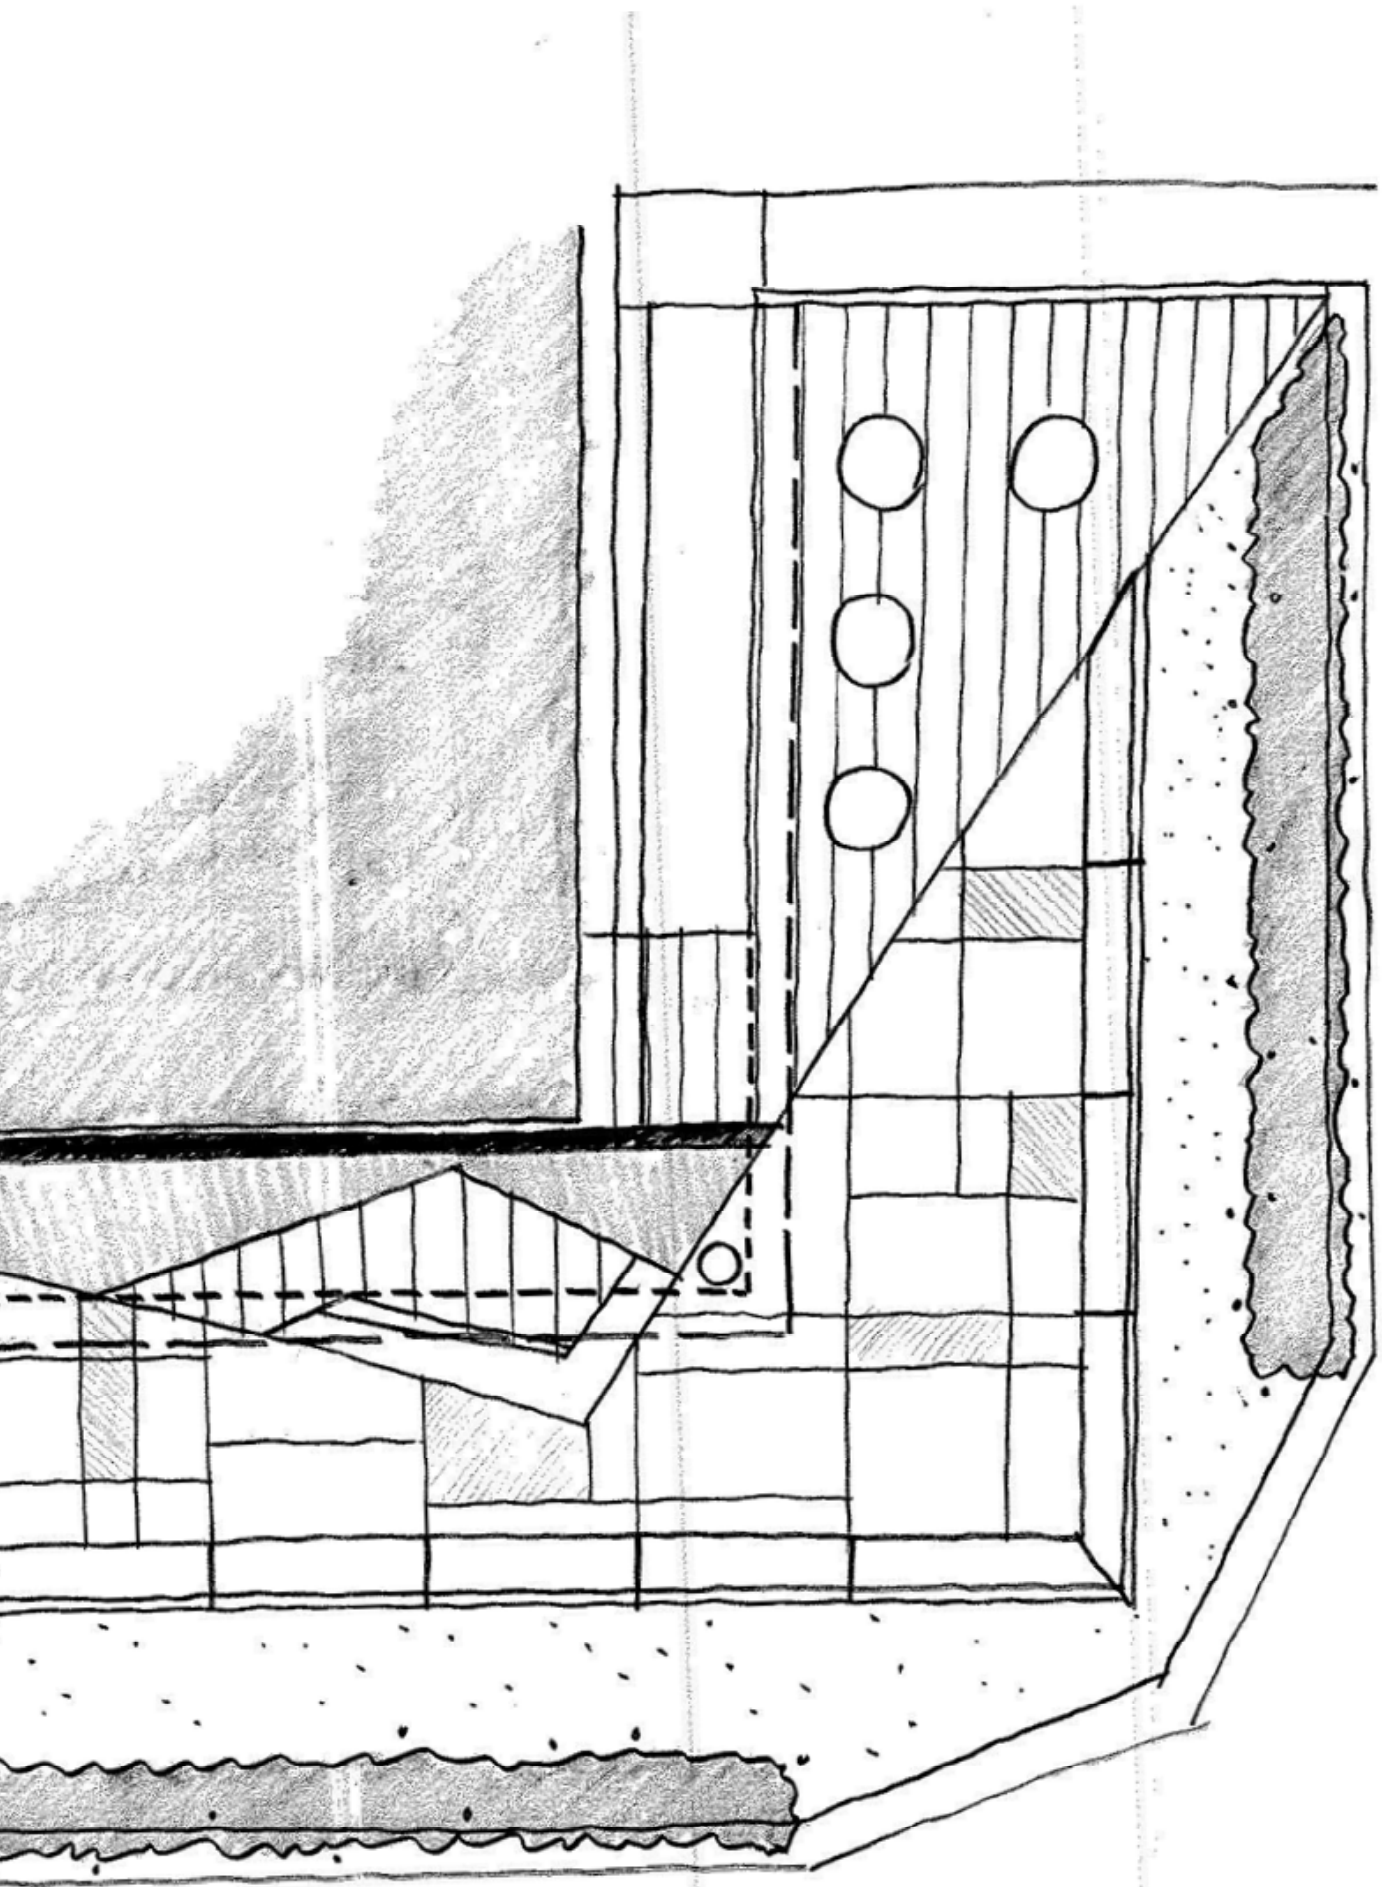

Page is Intentionally Blank

Merivale Street / Peel Street, Brisbane, Australia
Address is approximate

MATERIALS

Element	Material	Finish	Image
Sunscreen to Upper Level	Box Section Aluminium Extrusion, Timber Infill Batten	Powdercoat, Gunmetal Grey Clear Stain	
Awning	Clear Alsinite Roof Sheet, Painted Steel Structure, Timber Batten Soffit		
Gabion Wall	Large Format Riverrock Galvanised Steel Cage and Steel Support Structure		
Screen	Copper, Custom Built		
Bar	Backlit Polycarbonate Sheeting, Flush Joints	Amber (Fire)	
Joinery	MDF Shelving and Casements	White, Laminate	
Floor	Large Format Timber Parquetry		