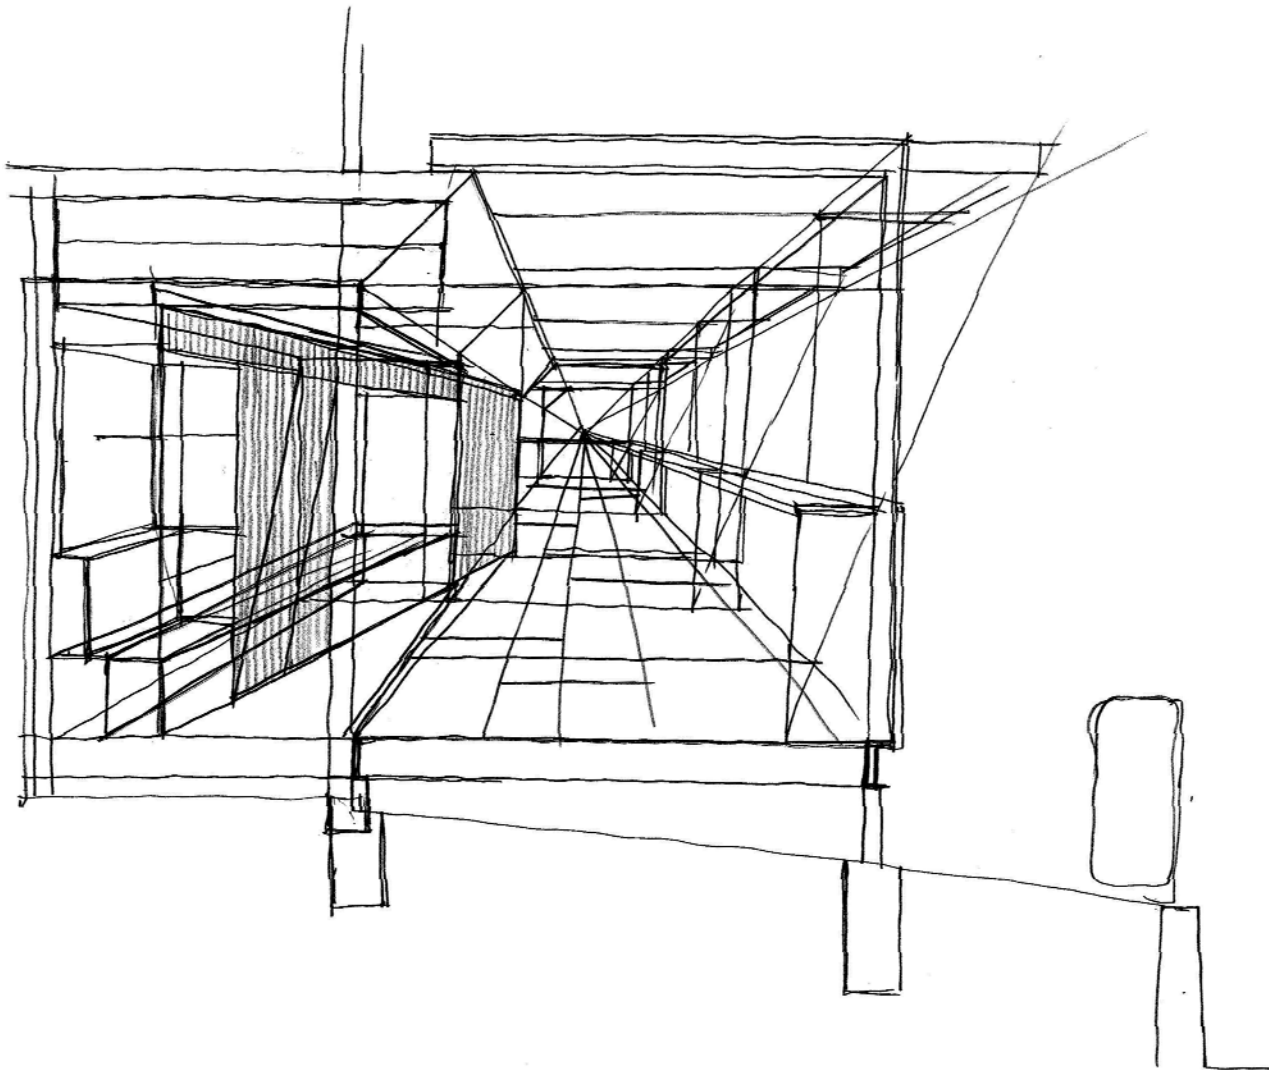

Page is Intentionally Blank

Merivale Street / Peel Street, Brisbane, Australia
Address is approximate

MATERIALS

Element	Material	Finish	Image
Sunscreen to Upper Level	Box Section Aluminium Extrusion, Timber Infill Batten	Powdercoat, Gunmetal Grey Clear Stain	
Awning	Clear Alsinite Roof Sheet, Painted Steel Structure, Timber Batten Soffit		
Gabion Wall	Large Format Riverrock Galvanised Steel Cage and Steel Support Structure		
Screen	Copper, Custom Built		
Bar	Backlit Polycarbonate Sheeting, Flush Joints	Amber (Fire)	
Joinery	MDF Shelving and Casements	White, Laminate	
Floor	Large Format Timber Parquetry		