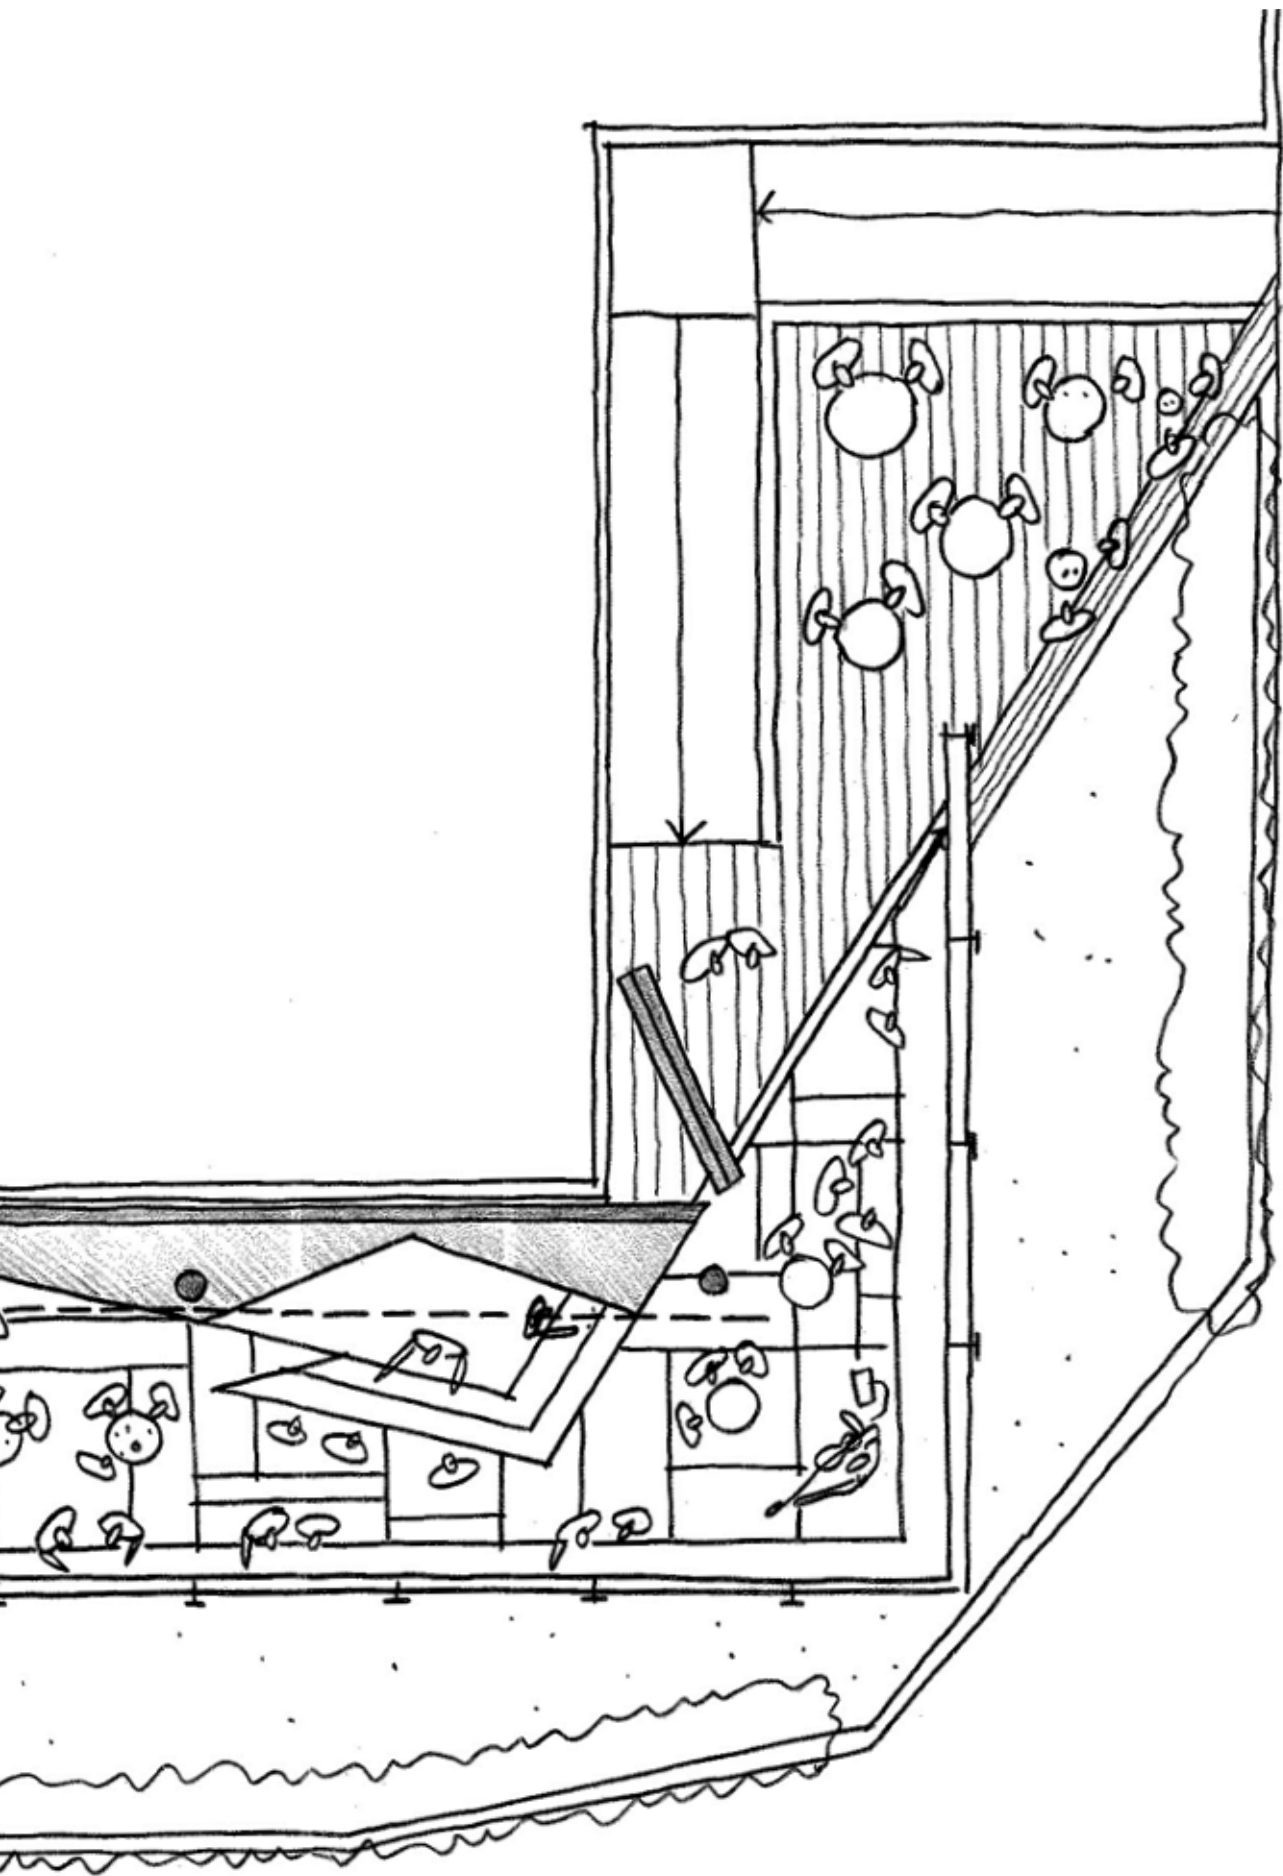

Page is Intentionally Blank

Merivale Street / Peel Street, Brisbane, Australia
Address is approximate

MATERIALS

Element	Material	Finish	Image
Sunscreen to Upper Level	Box Section Aluminium Extrusion, Timber Infill Batten	Powdercoat, Gunmetal Grey Clear Stain	
Awning	Clear Alsinite Roof Sheet, Painted Steel Structure, Timber Batten Soffit		
Gabion Wall	Large Format Riverrock Galvanised Steel Cage and Steel Support Structure		
Screen	Copper, Custom Built		
Bar	Backlit Polycarbonate Sheeting, Flush Joints	Amber (Fire)	
Joinery	MDF Shelving and Casements	White, Laminate	
Floor	Large Format Timber Parquetry		